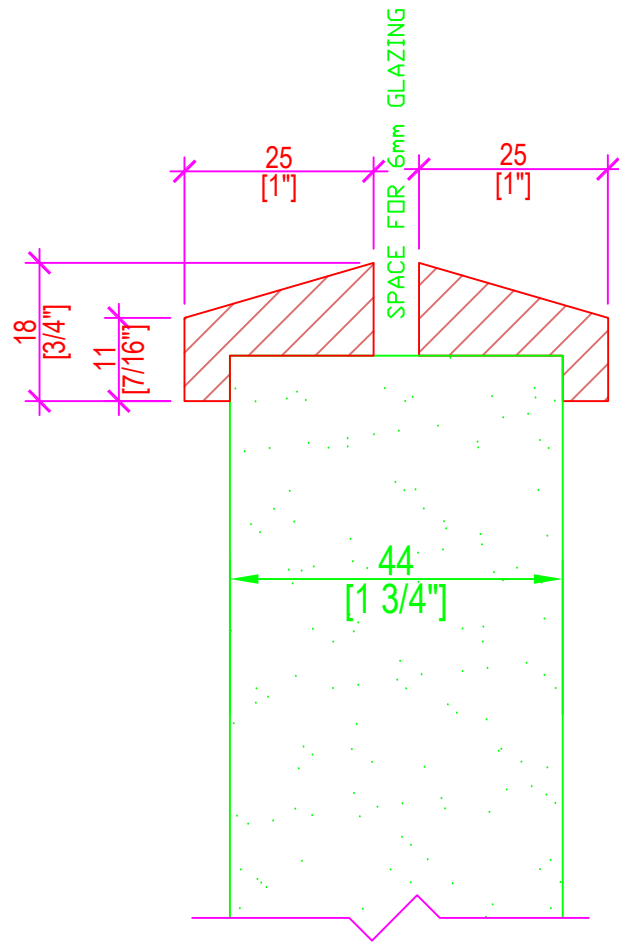

ONLY GLAZING THICKNESS
 1/4" (6mm)
 [ALL OTHERS - CUSTOM SET-UP CHARGE]

STOCKED SPECIES
 Poplar (Paint-Grade)
 Maple (Stain-Grade)

OTHER SPECIES
 Available - Custom Set-up Charges Apply

A-A OVERLAP GLAZING STOP
 1-3/4" (44mm) DOOR
 SCALE: 1:1